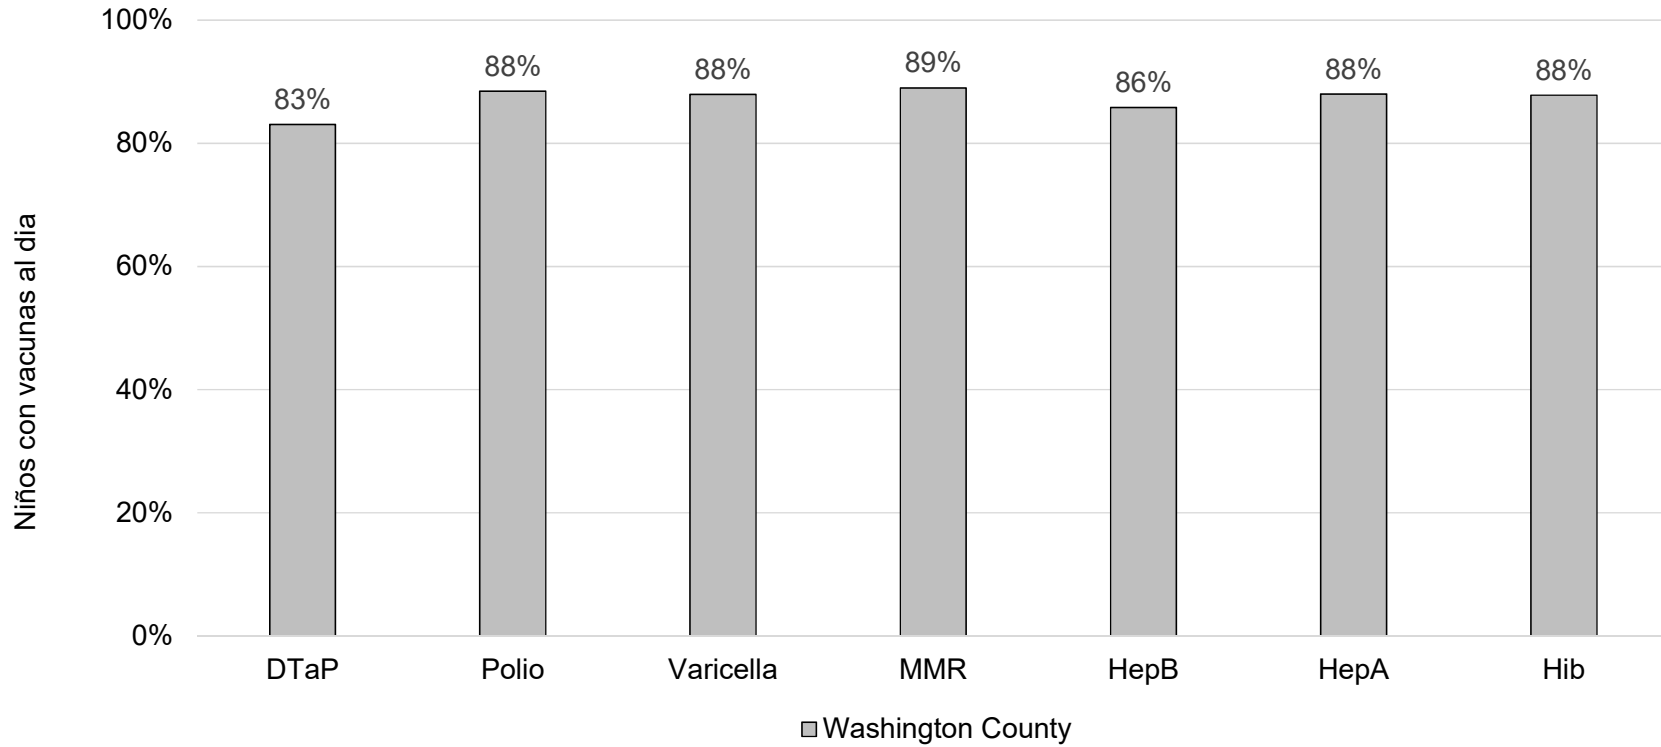

### How many kids younger than school-age\* are up-to-date on vaccines in your county?

\*Children age 19 months as of 01/17/2018 through 5 years as of 09/01/2017

Assessment date: 03/05/2018

Data source: Oregon Alert IIS

### Cuántos niños menores de edad escolar\* están al día con vacunas en su condado?

\*Niños de 19 meses de edad en 07/01/2018 hasta 5 años de edad efectivo

Fecha de evaluación: 05/03/2018

Fuente de datos: Oregon Alert IIS

### How many school-age kids\* are up-to-date on vaccines in your county?

\*Kindergarten through 12th grade

Assessment date: 03/05/2018

Data source: Immunization Primary Review Summary Reports

■ Washington County

■ Washington County