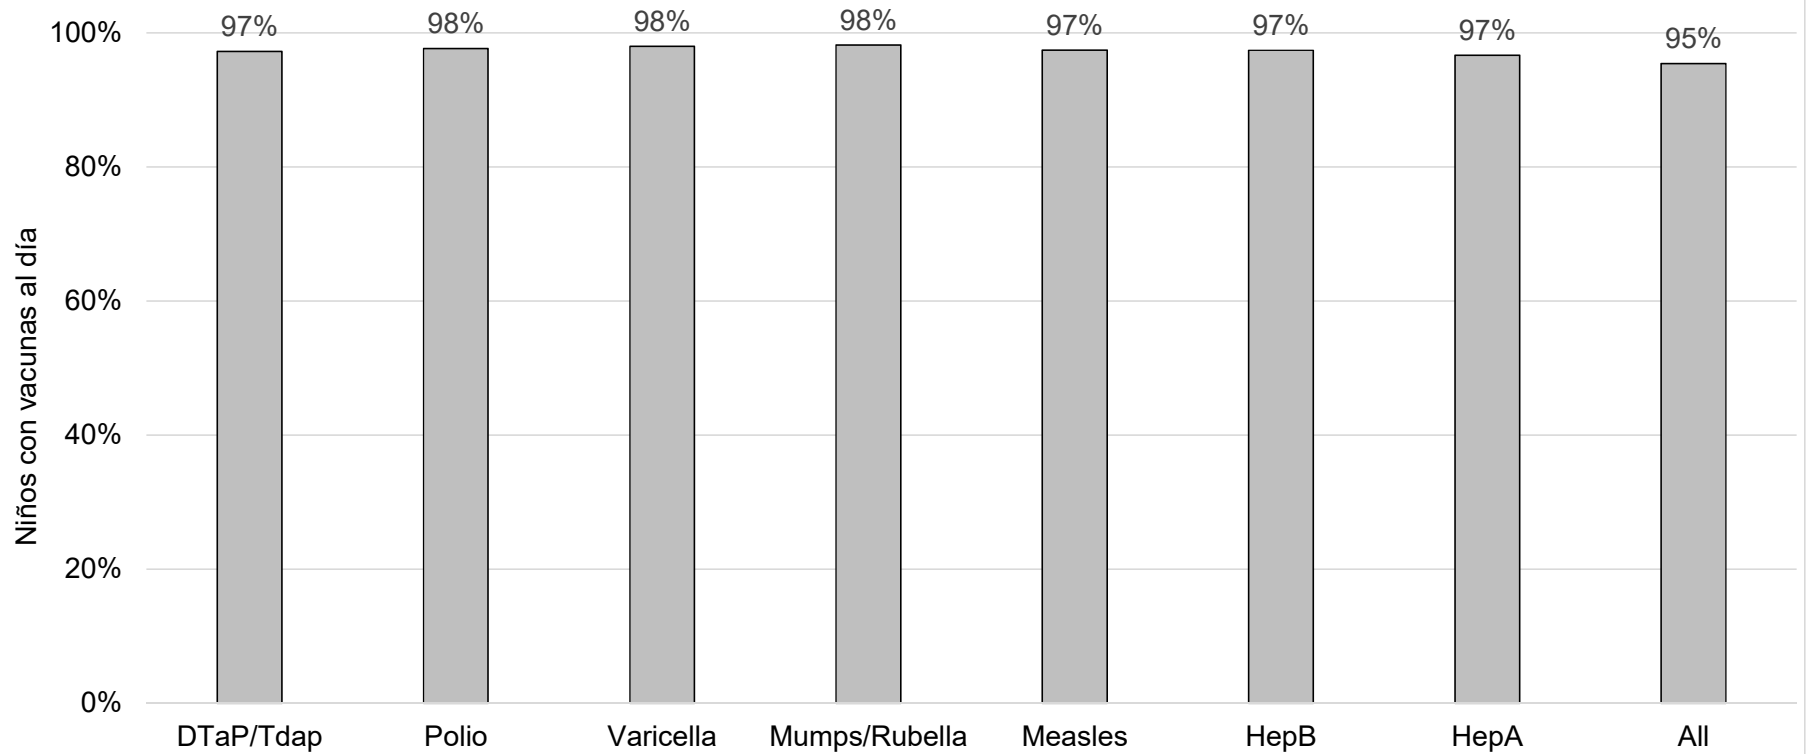

¿Cuántos niños en edad escolar* están al día con las vacunas en su condado?

* Jardín de infancia hasta el grado 12

Fecha de evaluación: 05/03/2018

Fuente de datos: Informes de Resumen de Inmunización Primaria

■ Washington County